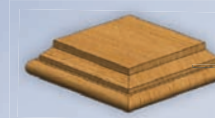

Available Summer 2011

Flat Cap