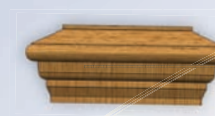

Solutions Aluminum Balusters are offered in these fine colors:

Available Summer 2011

Flat Cap

Classic Pyramid Cap

Classic Flat Cap

Classic Trim Ring

Classic Cap w/Cap

Classic Cap w/Copper Cap