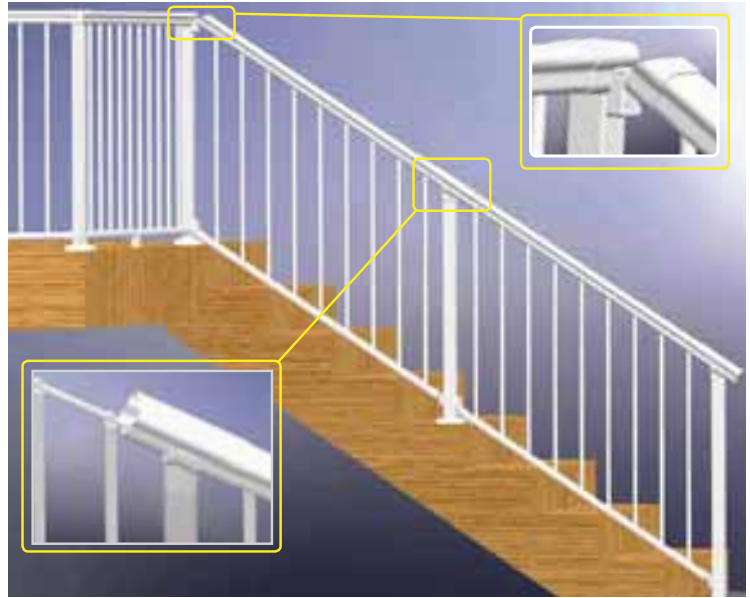

## Post To Post (PTP)

Installed Baluster Connectors

Rail Support - Surface Mount

Top Rail Bracket (PTP) Level & Top Rail "Fixed-Pitch" Bracket (PTP) Stair

Top Rail Bracket (PTP) Level & Top Rail "Multi-Angle" Bracket (PTP) Level

## Over The Post (OTP)

Channeled stair rails, baluster spacing blocks and adjustable baluster knuckles allow for 5° - 38° angle adjustability.

Top Rail End Bracket (OTP) Level

Top Rail 90° Bracket (OTP) Level