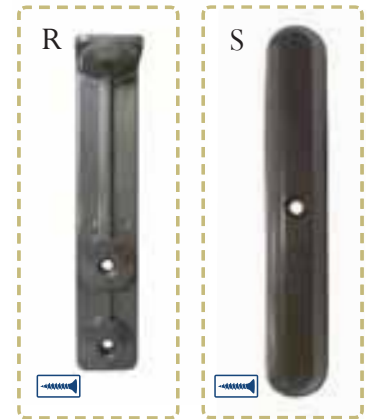

Mounts, Trim, Caps

POST COMPONENTS		Black	White	Bronze
O	Corner Mount Post Side/Fascia Bracket	300710	N/A	N/A
P	Corner Mount Post Bracket Cover	300620	300625	300630
Q	Rail Support - Surface Mount	300650	300655	300660
R	Rail Support - Side/Fascia Mount	300665	300670	300675
S	Side/Fascia Mount Post Hardware Cover	300715	300720	300725
T	1-7/8" Post Base Trim - 2pc	300515	300520	300525
U	3-1/2" Post Base Trim - 2pc	300530	300535	300540
V	4" Post Base Trim	300531	300536	300541
W	1-7/8" Post Cap	300605	300610	300615
X	3-1/2" Post Cap	300635	300640	300645
Y	4" Post Cap	300636	300641	300646