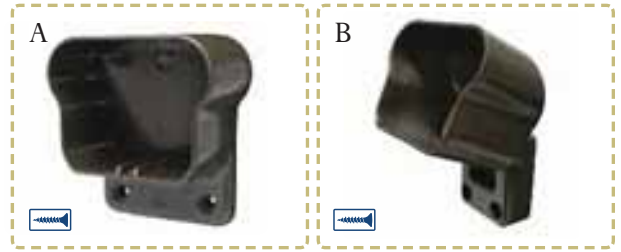

Brackets

<i>POST TO POST (PTP)</i>		Black	White	Bronze
A	Top Rail Bracket (PTP) Level (2/pk)	300410	300415	300420
B	Top Rail "Multi-Pitch" Bracket (PTP) Stair (2/pk)	300440	300445	300450
C	Top Rail "Multi-Angle" Bracket (PTP) Level	300575	300580	300585
D	30° - 34° Top Rail "Fixed-Pitch" Bracket (PTP) Stair (2/pk)	300439	300444	300446