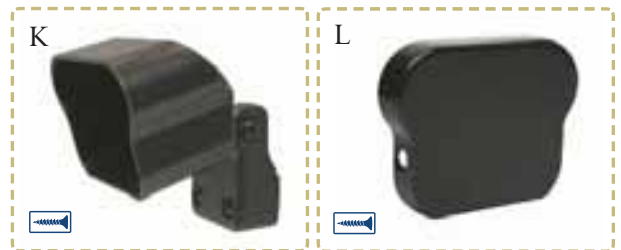

<i>OVER THE POST (OTP)</i>		Black	White	Bronze
E	Top Rail End Bracket (OTP) Level	300470	300475	300480
F	Top Rail 90° Bracket (OTP) Level	300485	300490	300495
G	Top Rail Line Bracket (OTP) Level	300500	300505	300510
H	Top Rail T Bracket (OTP) Level	300680	300685	300690
I	Top Rail "Multi-Angle" Line Bracket (OTP) Level	300545	300550	300555
J	Top Rail "Multi-Pitch" Line Bracket (OTP) Stair	300590	300595	300600
K	Top Rail "Multi-Pitch" End Bracket (OTP) Stair	300451	300452	300453
L	Top Rail Multi-Pitch End Cap (OTP) Stair	300601	300602	300603