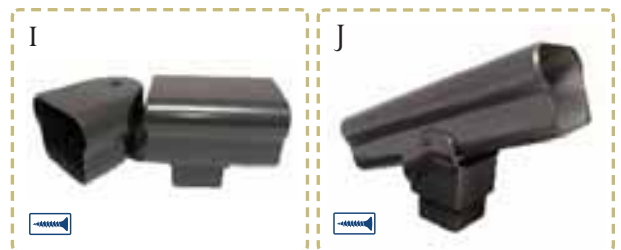

<i>OVER THE POST (OTP)</i>		Black	White	Bronze
E	Top Rail End Bracket (OTP) Level	300470	300475	300480
F	Top Rail 90° Bracket (OTP) Level	300485	300490	300495
G	Top Rail Line Bracket (OTP) Level	300500	300505	300510
H	Top Rail T Bracket (OTP) Level	300680	300685	300690
I	Top Rail "Multi-Angle" Line Bracket (OTP) Level	300545	300550	300555
J	Top Rail "Multi-Pitch" Line Bracket (OTP) Stair	300590	300595	300600
K	Top Rail "Multi-Pitch" End Bracket (OTP) Stair	300451	300452	300453
L	Top Rail Multi-Pitch End Cap (OTP) Stair	300601	300602	300603