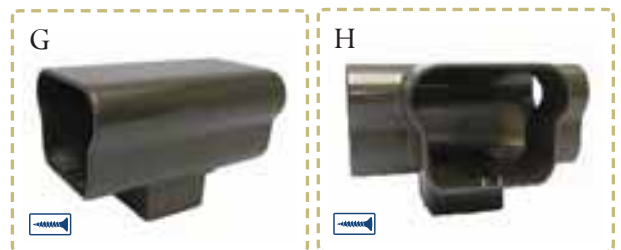

<i>OVER THE POST (OTP)</i>		Black	White	Bronze
E	Top Rail End Bracket (OTP) Level	300470	300475	300480
F	Top Rail 90° Bracket (OTP) Level	300485	300490	300495
G	Top Rail Line Bracket (OTP) Level	300500	300505	300510
H	Top Rail T Bracket (OTP) Level	300680	300685	300690
I	Top Rail "Multi-Angle" Line Bracket (OTP) Level	300545	300550	300555
J	Top Rail "Multi-Pitch" Line Bracket (OTP) Stair	300590	300595	300600
K	Top Rail "Multi-Pitch" End Bracket (OTP) Stair	300451	300452	300453
L	Top Rail Multi-Pitch End Cap (OTP) Stair	300601	300602	300603