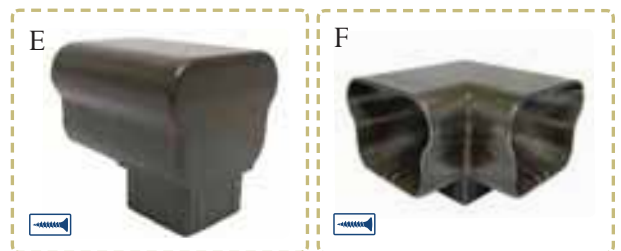

Brackets

<i>POST TO POST (PTP)</i>		Black	White	Bronze
A	Top Rail Bracket (PTP) Level (2/pk)	300410	300415	300420
B	Top Rail "Multi-Pitch" Bracket (PTP) Stair (2/pk)	300440	300445	300450
C	Top Rail "Multi-Angle" Bracket (PTP) Level	300575	300580	300585
D	30° - 34° Top Rail "Fixed-Pitch" Bracket (PTP) Stair (2/pk)	300439	300444	300446