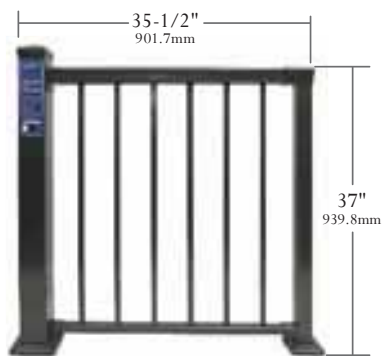

Solutions Aluminum Rail Displays

DISPLAYS		Black	White	Bronze
A	Floor Model	N/A	N/A	401930
B	Counter Top Model	N/A	N/A	401931
C	Sales Stair Sample	N/A	N/A	401932
D	Glass Baluster Floor Sample	N/A	N/A	401936

A: FLOOR MODEL