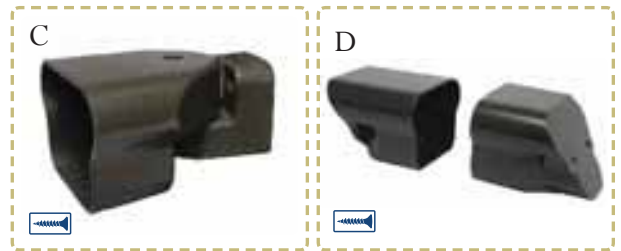

Brackets

<i>POST TO POST (PTP)</i>		Black	White	Bronze
A	Top Rail Bracket (PTP) Level (2/pk)	300410	300415	300420
B	Top Rail "Multi-Pitch" Bracket (PTP) Stair (2/pk)	300440	300445	300450
C	Top Rail "Multi-Angle" Bracket (PTP) Level	300575	300580	300585
D	30° - 34° Top Rail "Fixed-Pitch" Bracket (PTP) Stair (2/pk)	300439	300444	300446