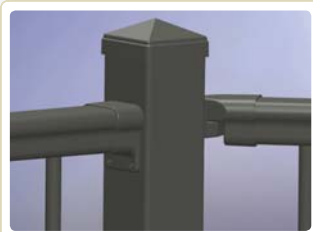

| BALUSTER CONNECTORS | | Black | White | Bronze |
|----------------------------|--|--------------|--------------|---------------|
| E | Baluster Connector (20/pk) - Level For Round or Square Balusters | 300285 | N/A | N/A |
| E | Round Baluster Stair Connector (20/pk) | 301380 | 301380W | 301380BZ |
| E | Square Baluster Stair Connector (20/pk) | 301377 | 301377W | 301377BZ |
| F | 4" Level Glass Baluster Connector Shoe (2/pk) | 301381 | 301381W | 301381BZ |
| F | 4" Stair Glass Baluster Connector Shoe (2/pk) | 301387 | 301387W | 301387BZ |
| G | Round Baluster Adjustable Stair Knuckle | 300180 | 300185 | 300190 |
| G | Square Baluster Adjustable Stair Knuckle | 300195 | 300200 | 300205 |
| H | Mid Spacer for Adjustable Stairs | 300210 | 300215 | 300220 |
| H | End Spacer for Adjustable Stairs | 300211 | 300216 | 300221 |

Post To Post (PTP)

Installed Baluster Connectors

Rail Support - Surface Mount

Top Rail Bracket (PTP) Level & Top Rail "Fixed-Pitch" Bracket (PTP) Stair

Top Rail Bracket (PTP) Level & Top Rail "Multi-Angle" Bracket (PTP) Level