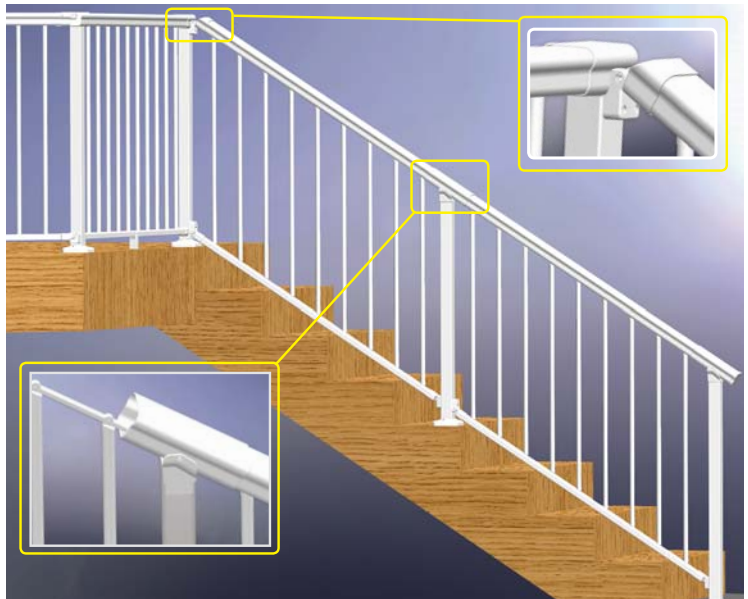

Post To Post (PTP)

Installed Baluster Connectors

Rail Support - Surface Mount

Top Rail Bracket (PTP) Level & Top Rail "Fixed-Pitch" Bracket (PTP) Stair

Top Rail Bracket (PTP) Level & Top Rail "Multi-Angle" Bracket (PTP) Level

Over The Post (OTP)

Channelled stair rails, baluster spacing blocks and adjustable baluster knuckles allow for 5° - 38° angle adjustability.

Top Rail End Bracket (OTP) Level

Top Rail 90° Bracket (OTP) Level