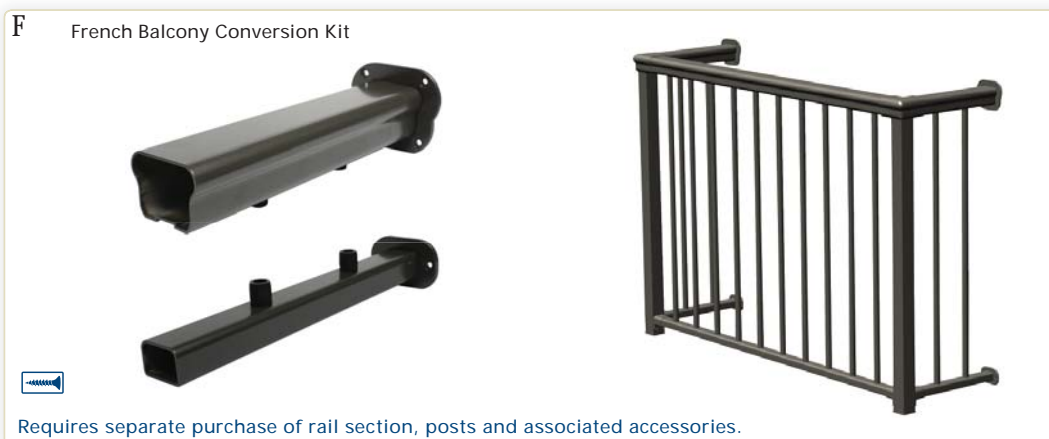

ACCESSORIES		Black	White	Bronze
E	New England Baluster Centerpiece For Both Round and Square Balusters	301570	301580	301572
E	American Heritage Baluster Centerpiece For Both Round and Square Balusters	301584	301594	301586
F	French Balcony Conversion Kit Includes 2 Top Conversion Brackets, 2 Bottom Conversion Brackets, Installed Balusters Connectors & Mounting Hardware	300176	300177	300178
G	Solutions Touch-Up Paint (4.5oz. Aerosol Spray)	300730	300731	300732
G	Solutions Touch-Up Paint (Brush-In-Cap Bottle)	300733	300734	300735