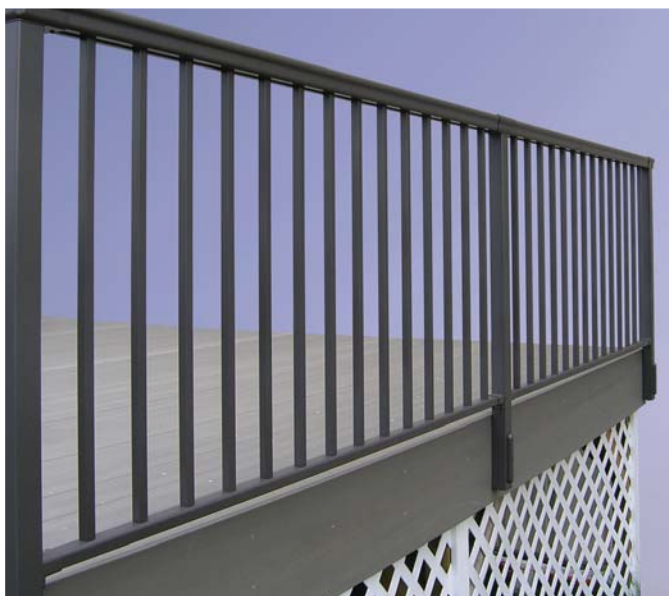

Over The Post (OTP) Side/Fascia Mount

Corner Mount Post Bracket Cover