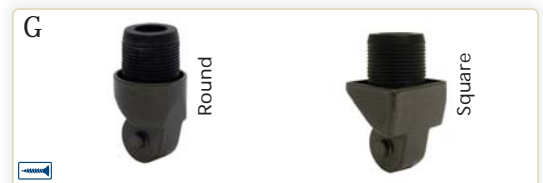

E

F

*Single blank rails are machined to order for level or stair glass balusters and fixed pitch stair rails. Please contact your Solutions Aluminum representative for proper order placement.

| BALUSTERS | | Black | White | Bronze |
|------------------|---|--------------|--------------|---------------|
| A | 36" Rail Round Baluster - 3/4" Diameter | 300225 | 300230 | 300235 |
| A | 42" Rail Round Baluster - 3/4" Diameter | 300240 | 300245 | 300250 |
| B | 36" Rail Square Baluster - 3/4" Square | 300255 | 300260 | 300265 |
| B | 42" Rail Square Baluster - 3/4" Square | 300270 | 300275 | 300280 |
| C | 4" x 5/16" x 32" Clear Glass Baluster | 301372 | N/A | N/A |
| C | 4" x 5/16" x 38" Clear Glass Baluster | 301373 | N/A | N/A |
| D | 4" x 5/16" x 32-1/4" Glass Baluster - Stair | 301384 | N/A | N/A |
| D | 4" x 5/16" x 40" Glass Baluster - Stair | 301386 | N/A | N/A |

| BALUSTER CONNECTORS | | Black | White | Bronze |
|----------------------------|--|--------------|--------------|---------------|
| E | Baluster Connector (20/pk) - Level For Round or Square Balusters | 300285 | N/A | N/A |
| E | Round Baluster Stair Connector (20/pk) | 301380 | 301380W | 301380BZ |
| E | Square Baluster Stair Connector (20/pk) | 301377 | 301377W | 301377BZ |
| F | 4" Level Glass Baluster Connector Shoe (2/pk) | 301381 | 301381W | 301381BZ |
| F | 4" Stair Glass Baluster Connector Shoe (2/pk) | 301387 | 301387W | 301387BZ |
| G | Round Baluster Adjustable Stair Knuckle | 300180 | 300185 | 300190 |
| G | Square Baluster Adjustable Stair Knuckle | 300195 | 300200 | 300205 |
| H | Mid Spacer for Adjustable Stairs | 300210 | 300215 | 300220 |
| H | End Spacer for Adjustable Stairs | 300211 | 300216 | 300221 |